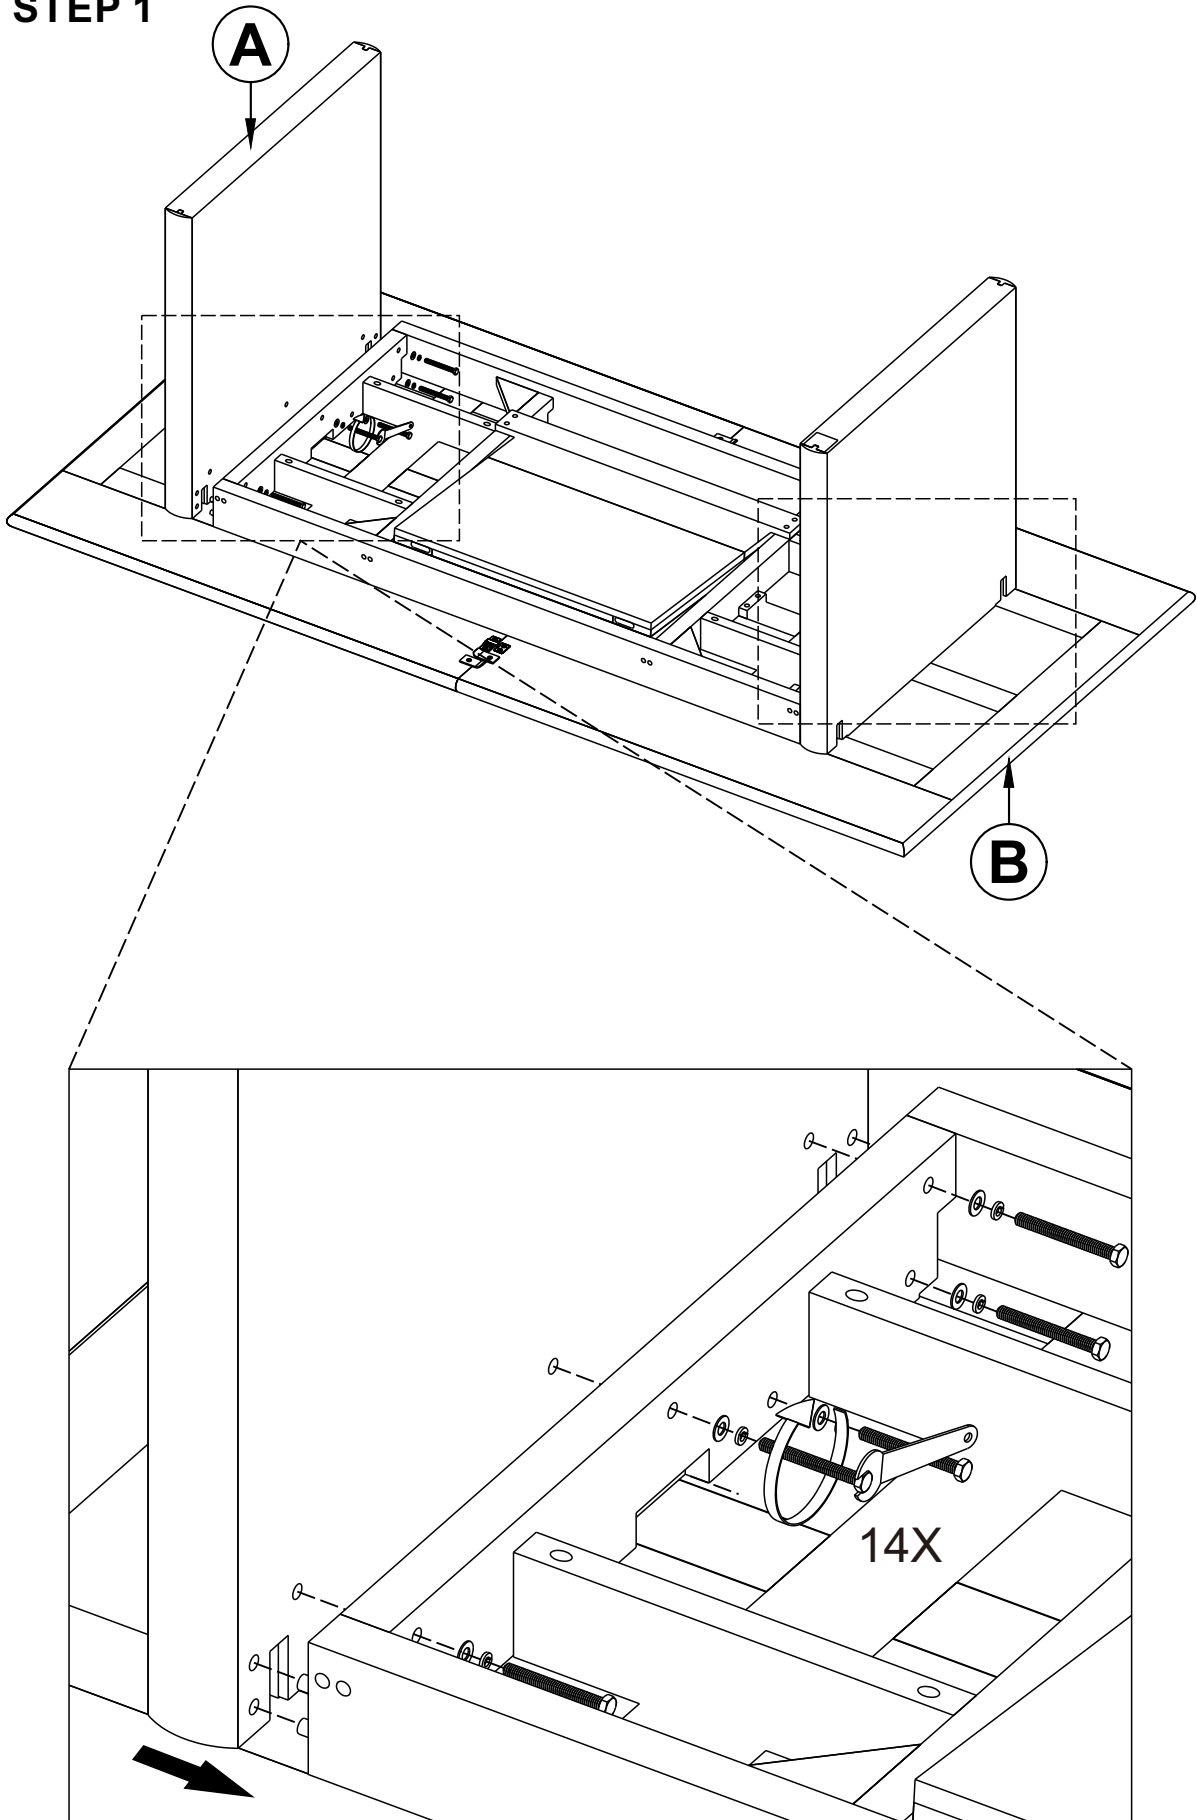

BUTLER

SPECIALTY COMPANY

EST. 1930

Assembly Instructions
6277506 & 6277059
Pedestal Dining Table

ITEM	DESCRIPTION	QUANTITY
A	Pedestal Dining Table	1 Pc
B	Legs	2 Pcs
C	Hexa Bolt M8 x 60 mm	14 Pcs
D	Flat Washer	14 Pcs
E	Spring Washer	14 Pcs
F	Wrench	1 Pcs

STEP 1

STEP 2

STEP 3

STEP 4

STEP 5

STEP 6

STEP 7

FINISH