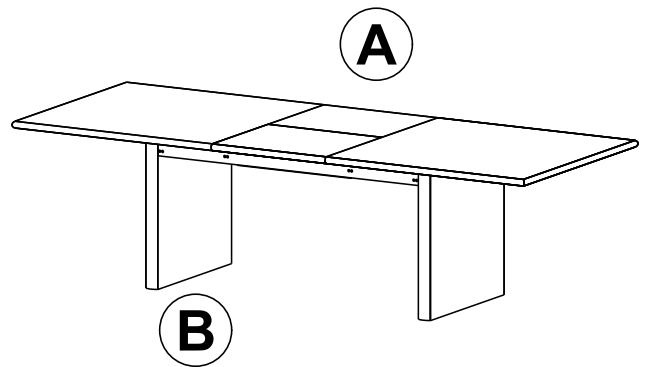

BUTLER

SPECIALTY COMPANY

EST. 1930

Assembly Instructions
6277506 & 6277059
Pedestal Dining Table

ITEM	DESCRIPTION	QUANTITY
A	Pedestal Dining Table	1 Pc
B	Legs	2 Pcs
C	Hexa Bolt M8 x 60 mm	14 Pcs
D	Flat Washer	14 Pcs
E	Spring Washer	14 Pcs
F	Wrench	1 Pcs