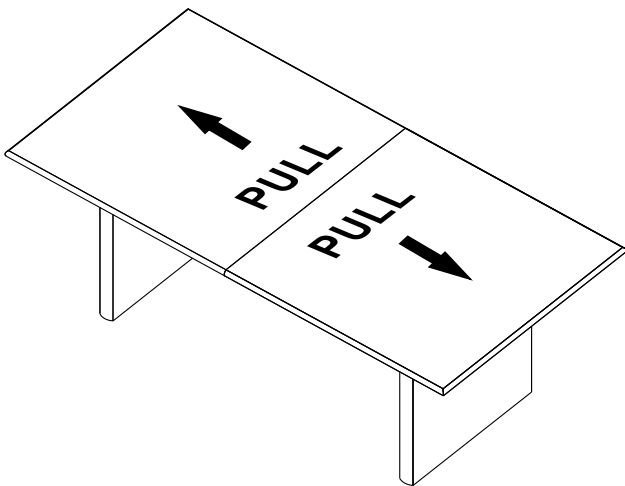

BUTLER

SPECIALTY COMPANY

EST. 1930

Assembly Instructions
6277506 & 6277059
Pedestal Dining Table

ITEM	DESCRIPTION	QUANTITY
A	Pedestal Dining Table	1 Pc
B	Legs	2 Pcs
C	Hexa Bolt M8 x 60 mm	14 Pcs
D	Flat Washer	14 Pcs
E	Spring Washer	14 Pcs
F	Wrench	1 Pcs

STEP 1

STEP 2

STEP 3

STEP 4

STEP 5

STEP 6

STEP 7

FINISH