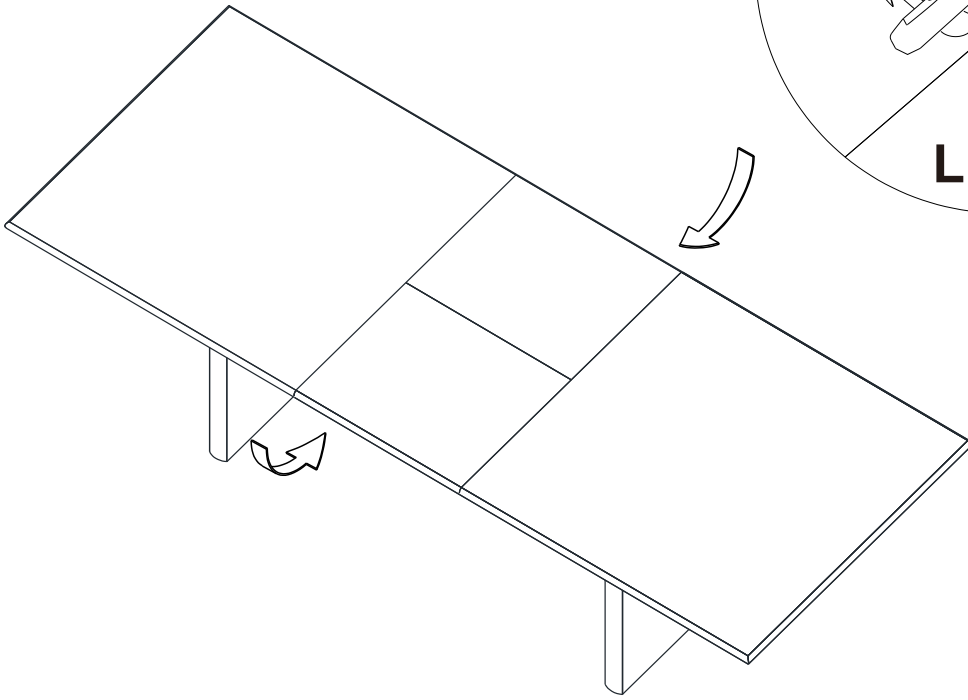

BUTLER

SPECIALTY COMPANY

EST. 1930

Assembly Instructions
6277506 & 6277059
Pedestal Dining Table

ITEM	DESCRIPTION	QUANTITY
A	Pedestal Dining Table	1 Pc
B	Legs	2 Pcs
C	Hexa Bolt M8 x 60 mm	14 Pcs
D	Flat Washer	14 Pcs
E	Spring Washer	14 Pcs
F	Wrench	1 Pcs

STEP 1

STEP 2

STEP 3

STEP 4

STEP 5

STEP 6

STEP 7

FINISH