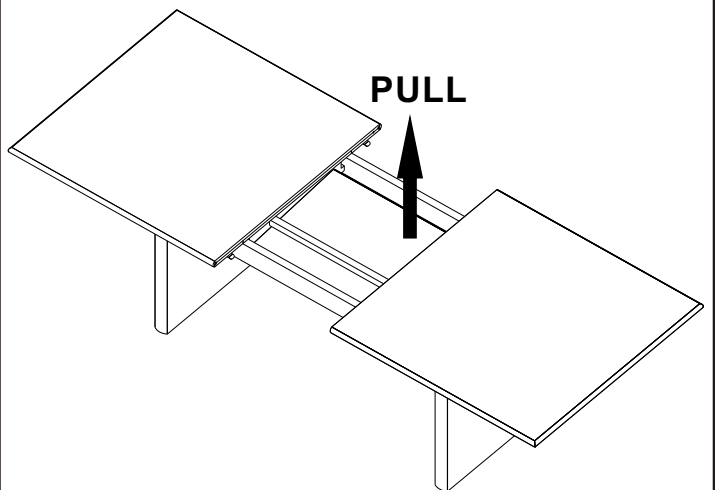

BUTLER

SPECIALTY COMPANY

EST. 1930

Assembly Instructions
6277506 & 6277059
Pedestal Dining Table

ITEM	DESCRIPTION	QUANTITY
A	Pedestal Dining Table	1 Pc
B	Legs	2 Pcs
C	Hexa Bolt M8 x 60 mm	14 Pcs
D	Flat Washer	14 Pcs
E	Spring Washer	14 Pcs
F	Wrench	1 Pcs

STEP 1

STEP 2

STEP 3

STEP 4

STEP 5

STEP 6

STEP 7

FINISH